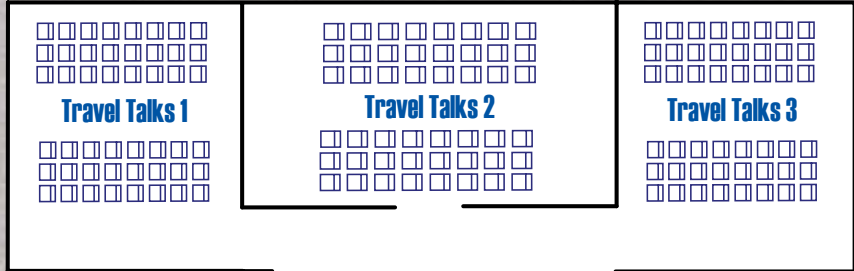

Brisbane Floor Plan

Sofitel Hotel, Brisbane 27-28 Feb 2010

* Not to scale, subject to modification by the venue and/or the organisers