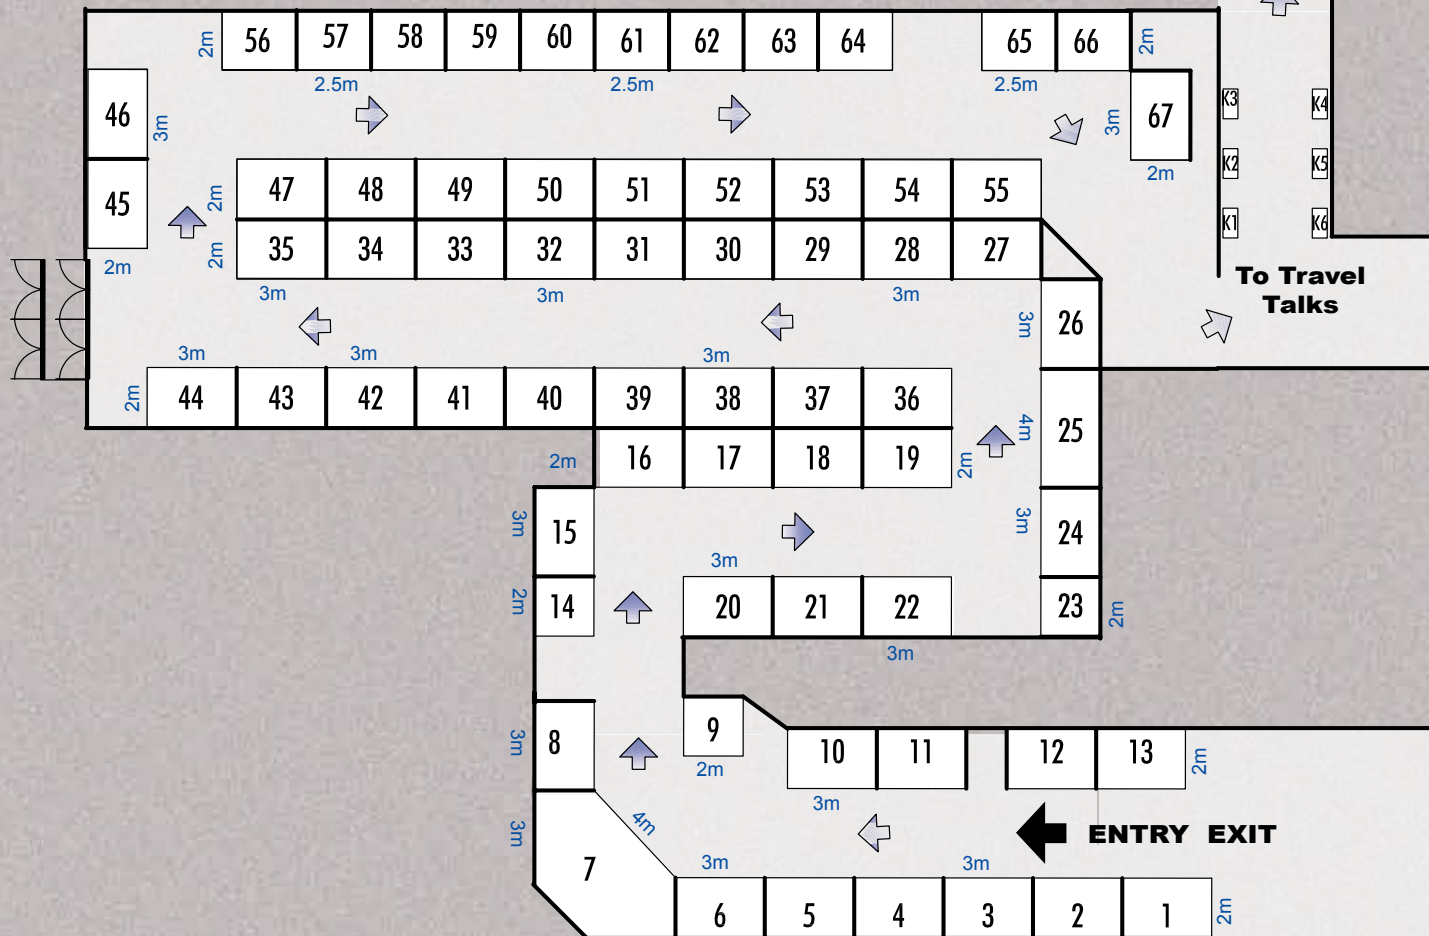

Brisbane Floor Plan

Sofitel Hotel, Brisbane 27-28 Feb 2010

* Not to scale, subject to modification by the venue and/or the organisers