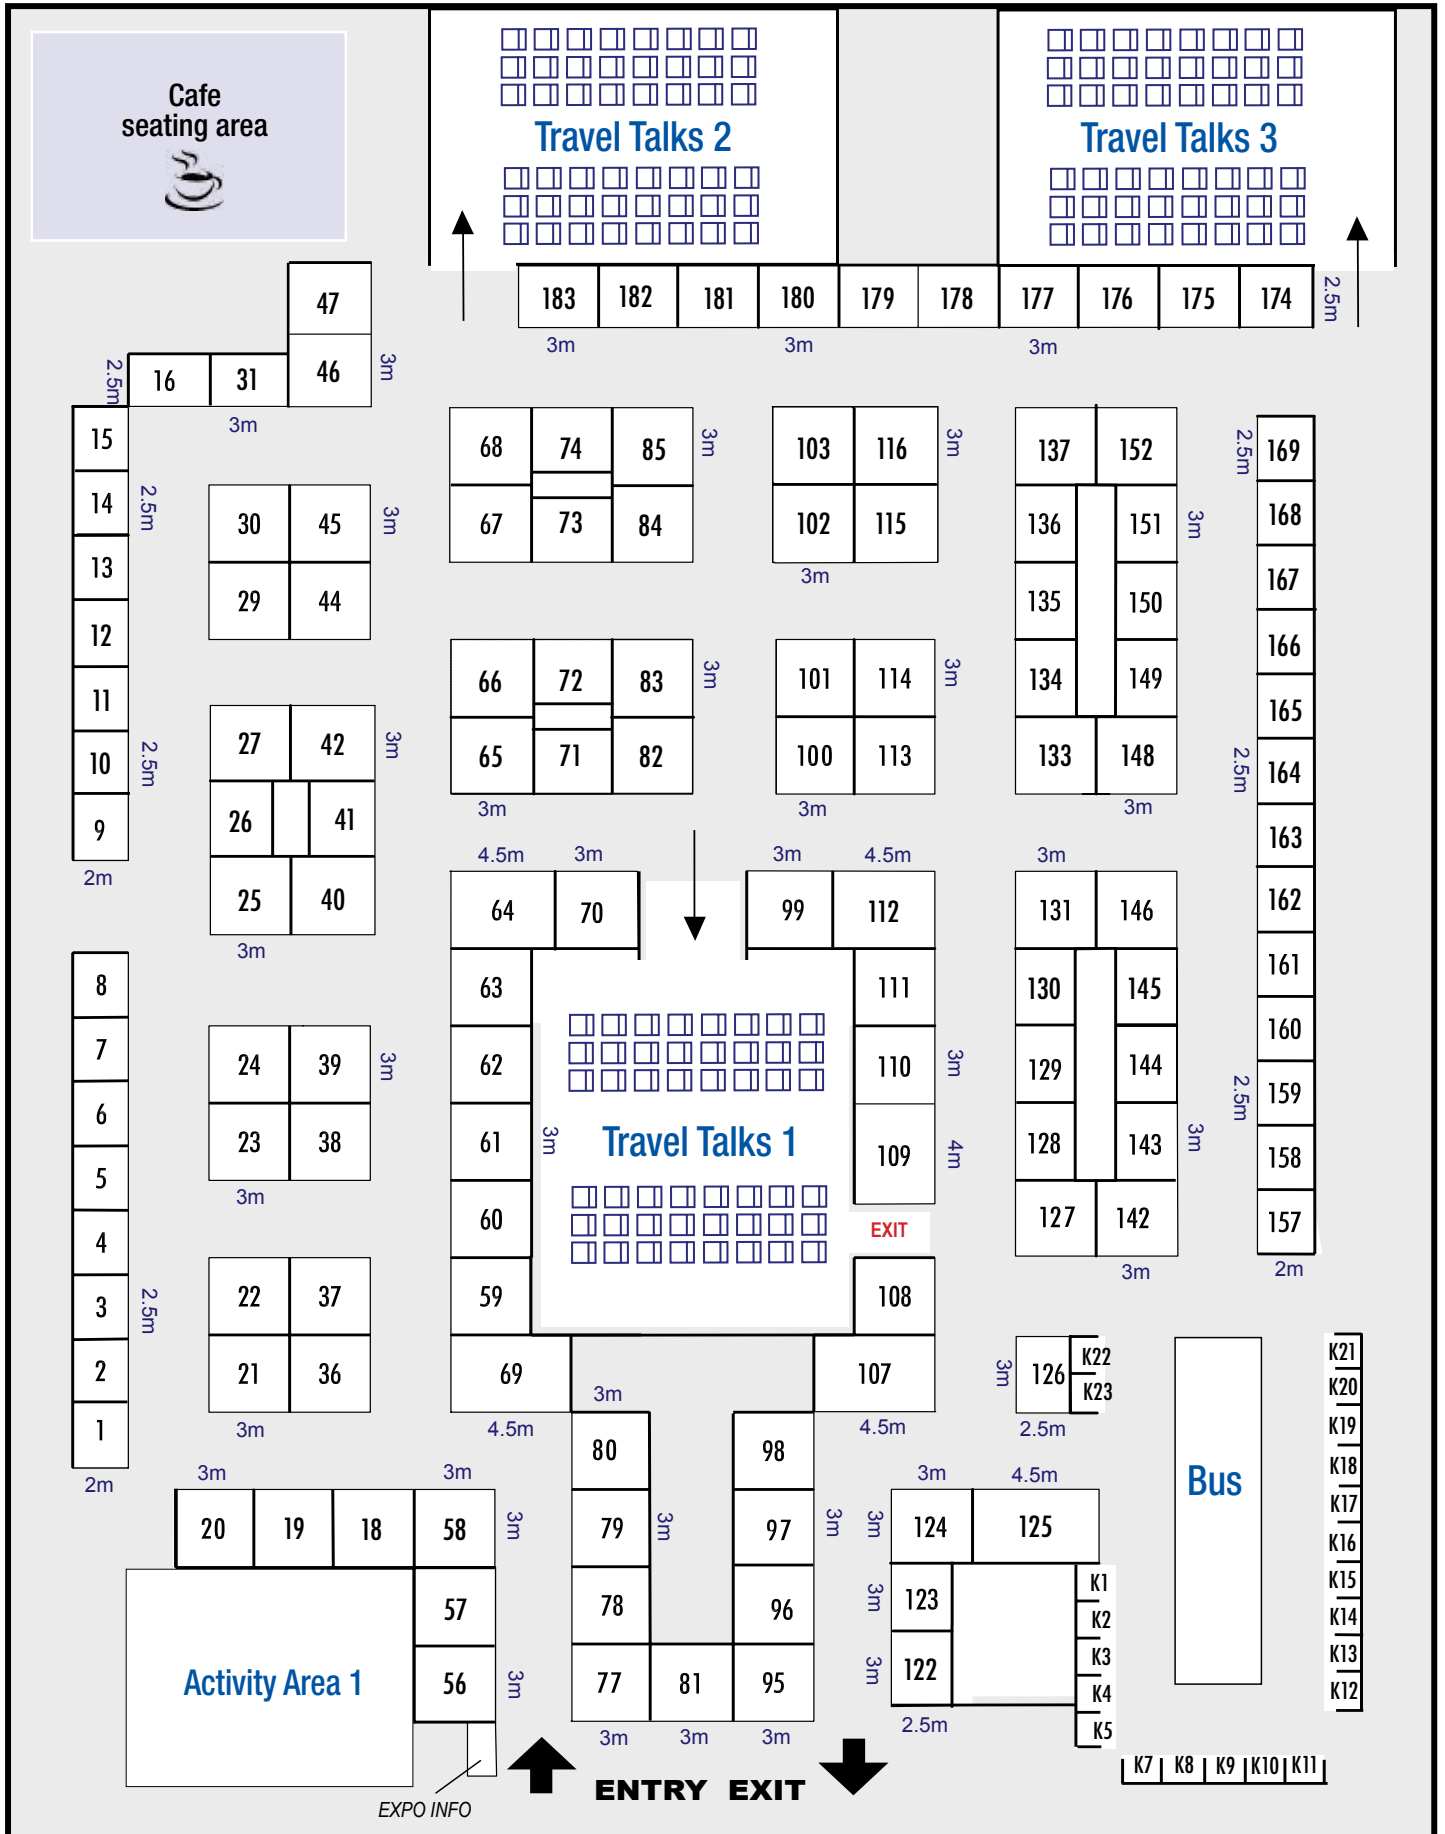

Sydney Floor Plan

Convention & Exhibition Centre, Darling Harbour
7-8 Nov 2009

* Not to scale, subject to modification by the venue and/or the organisers